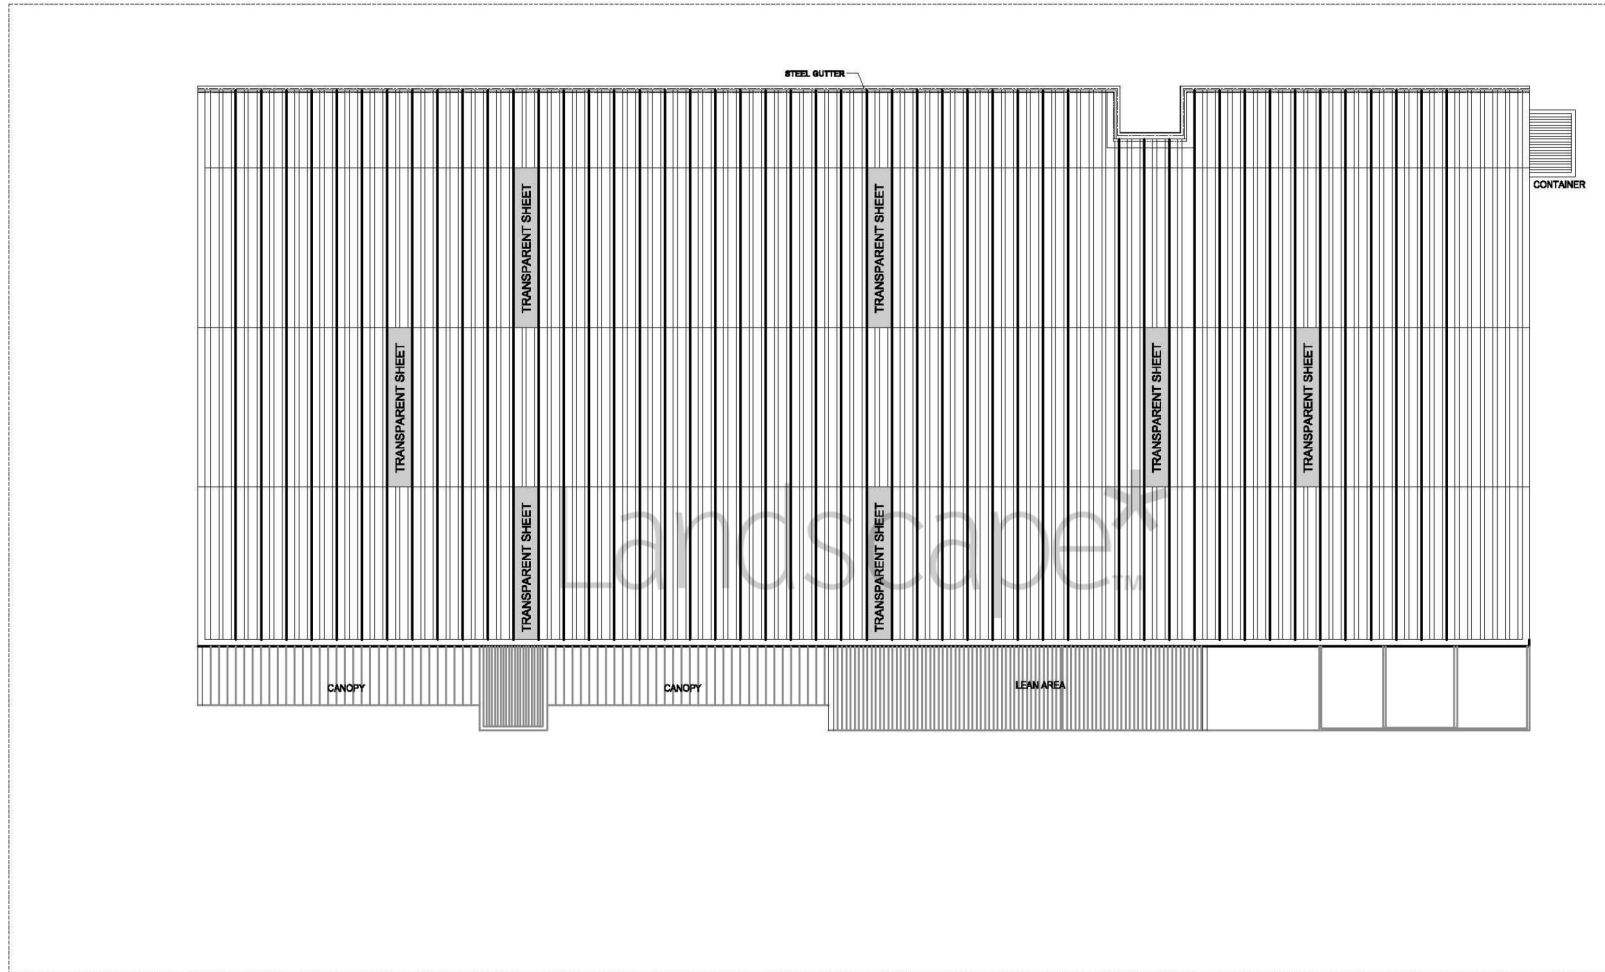

RAILWAY

MAIN SHAHRAH - E - FAISAL

www.landscape.com.pk

RAILWAY

PSO PUMP

STREET

SUZUKI SHOWROOM

MAIN SHAHRAH -E- FAISAL

www.landscape.com.pk

Landscape*

Landscape*

 **Basement Plan**

www.landscape.com.pk

Landscape*

Ground Floor Plan

www.landscape.com.pk

Landscape*

First Floor Plan

www.landscape.com.pk

Landscape*

 Roof Plan

www.landscape.com.pk

RIGHT ELEVATION

LEFT ELEVATION

Landscape*

 **Roof Plan**