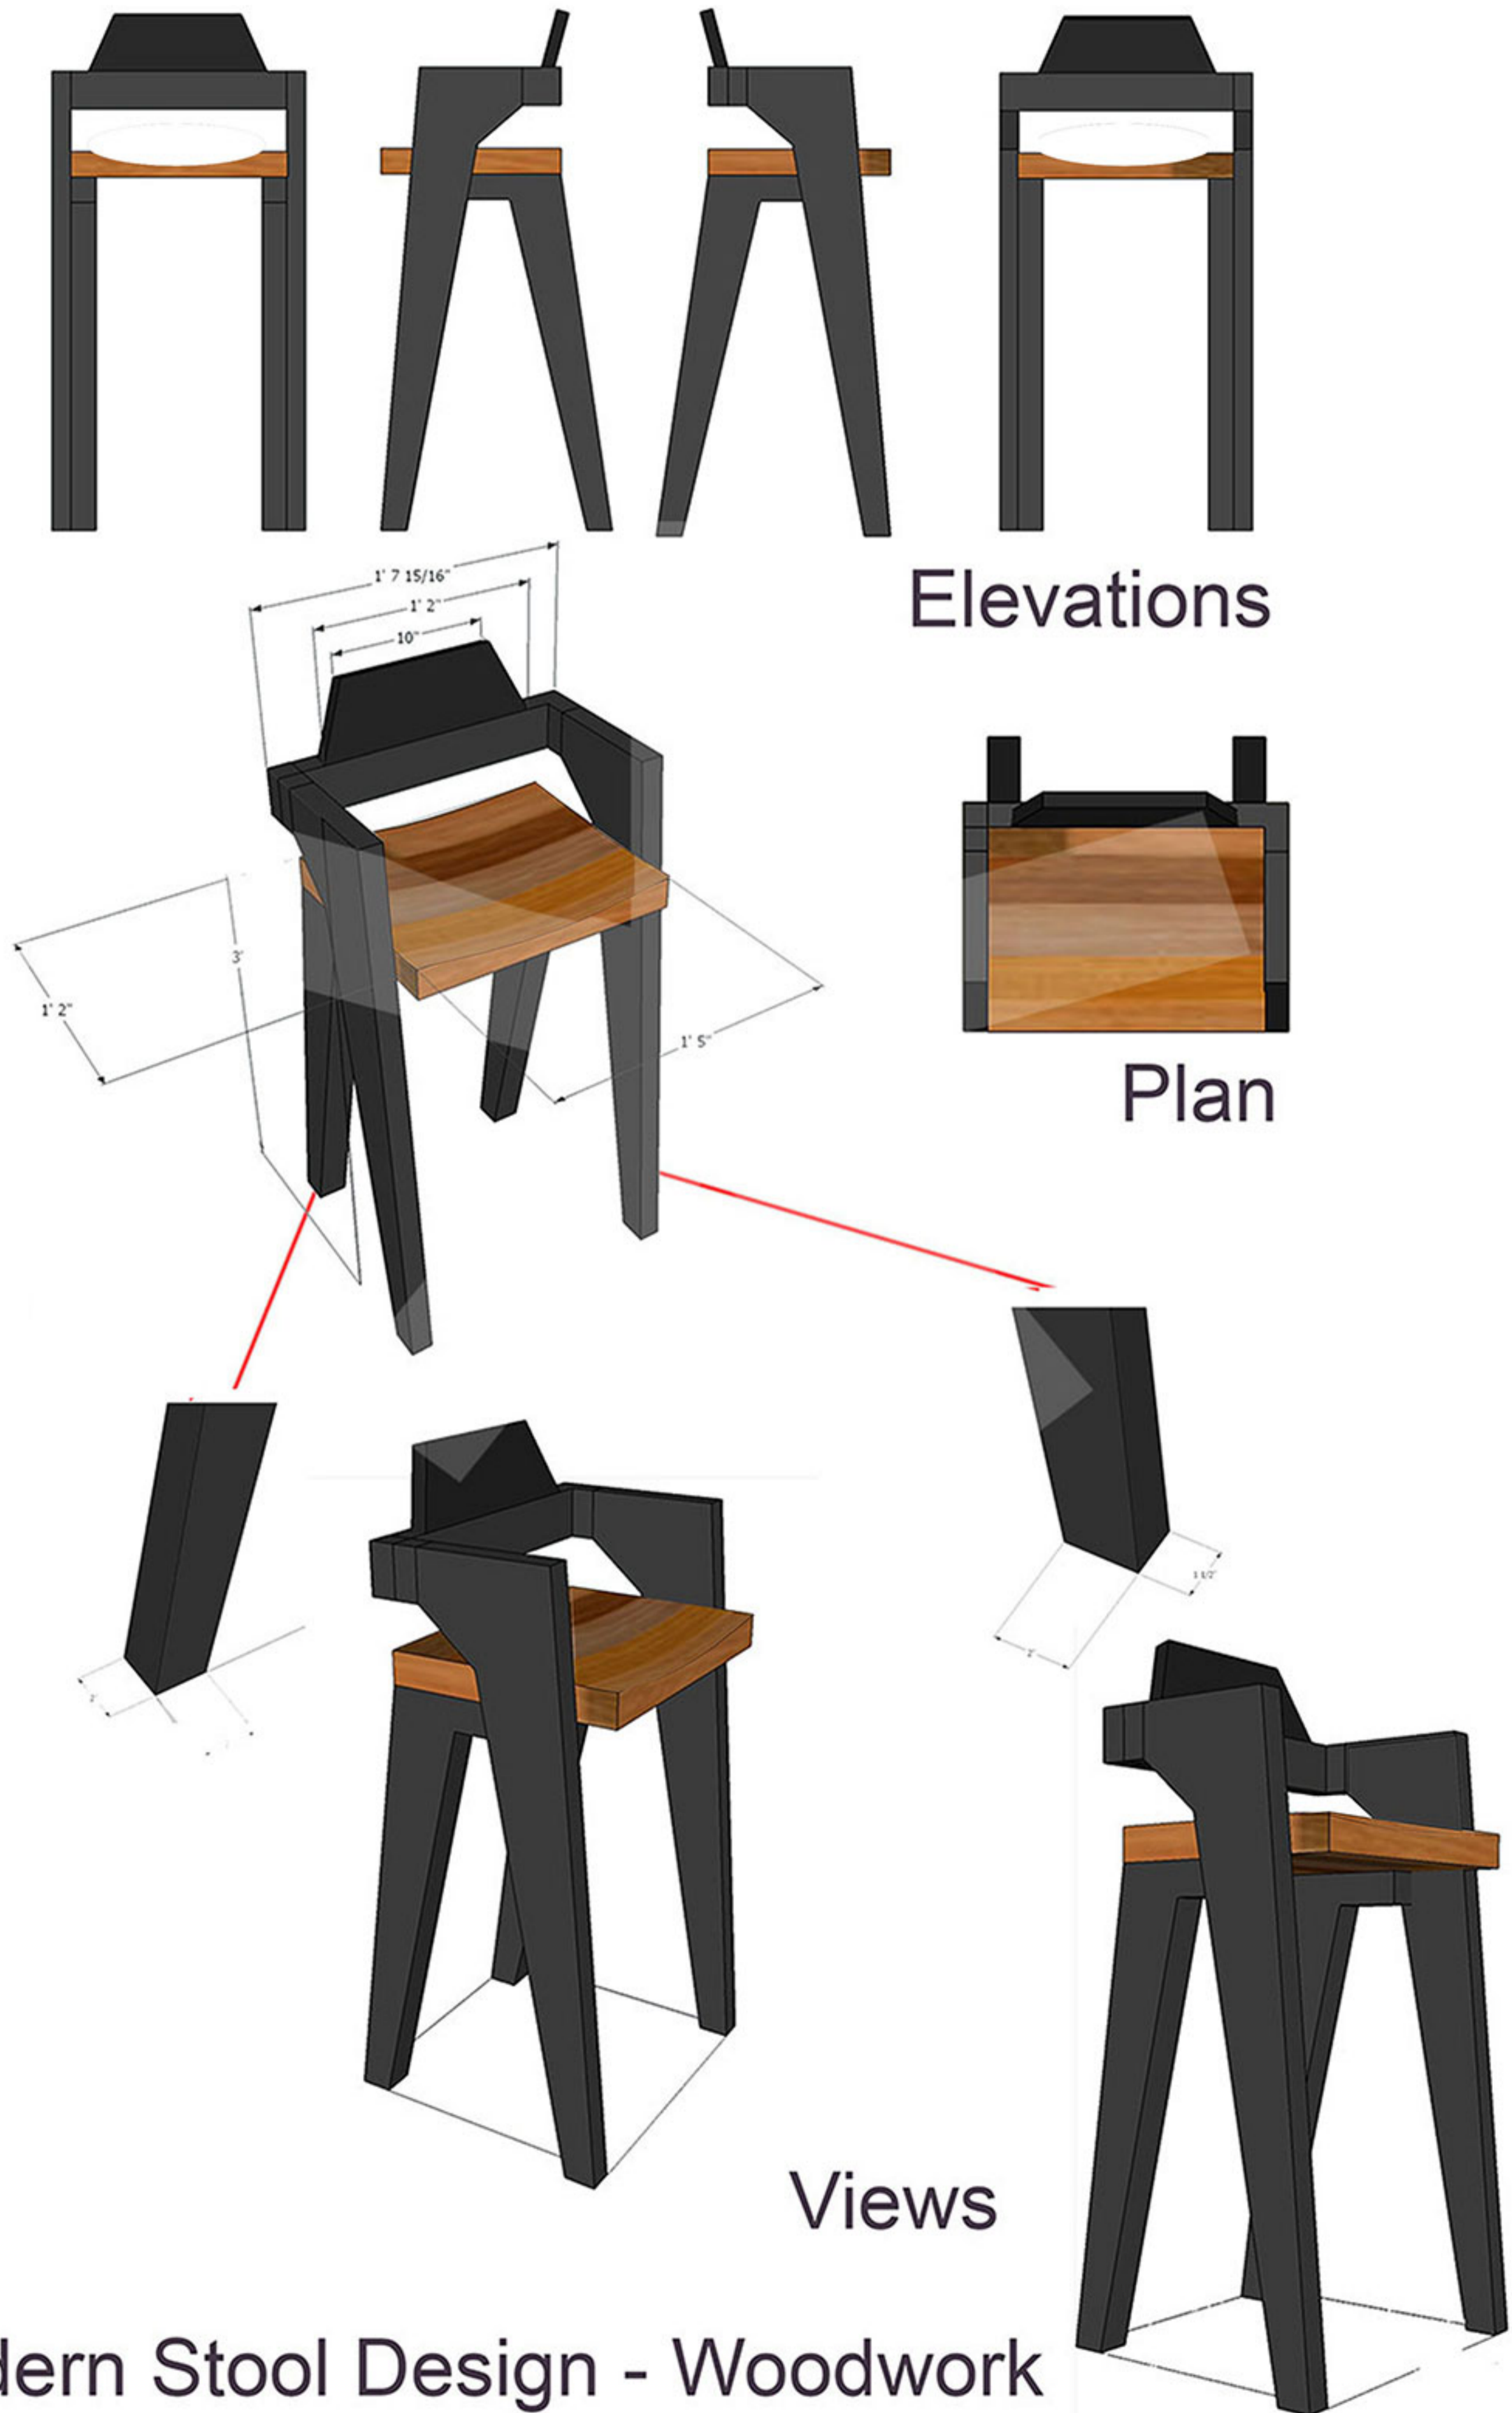

Bespoke Furniture Design by Landscape

Modern Stool Design - Woodwork

Bespoke Furniture Design - Landscape

Finished product manufactured in our very own workshop by our skilled workers

Designed
with reference
to the
anthropometric
data

Modern Stool Design - Woodwork

Bespoke Furniture Design - Landscape

Furniture Types

Corporate

Residential

Commercial

Work in progress at our workshop